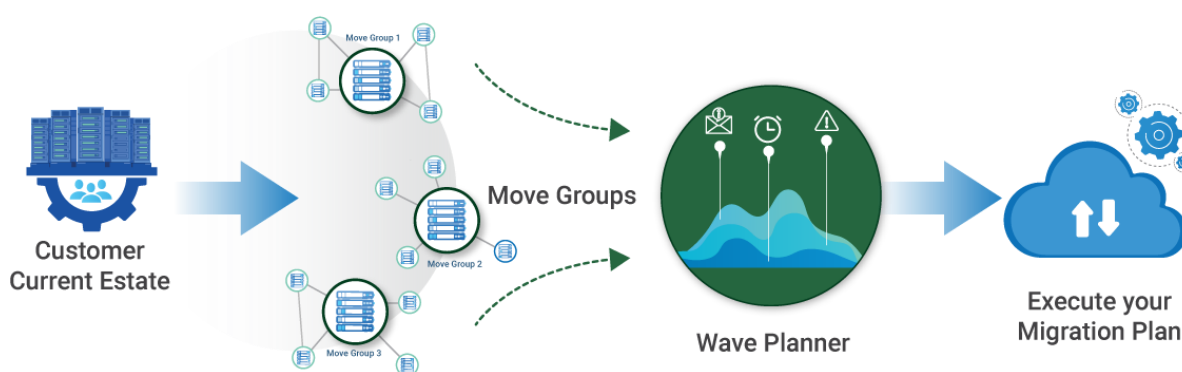

### Features

► Seamlessly track your migration wave planning at a granular level. Easily juggle and decide on multiple parameters of gravity, intricacy, and urgency!

### Benefits

► Estimate your migration status on-the-fly and effortlessly shift views between granular and a full spectrum view. Navigate your Cloud effortlessly with LIVE insights!

# Move Groups With Integrated Wave Planner

## Planned Eureka!

Today's migration strategies lack automated grouping, rapid migration planning, granular wave sequencing, and integrated synergy benefits—areas where Corent's Wave Planner stands as the state-of-the-art solution. **Synergize Business Intent and Priorities** for unparalleled migration orchestration.