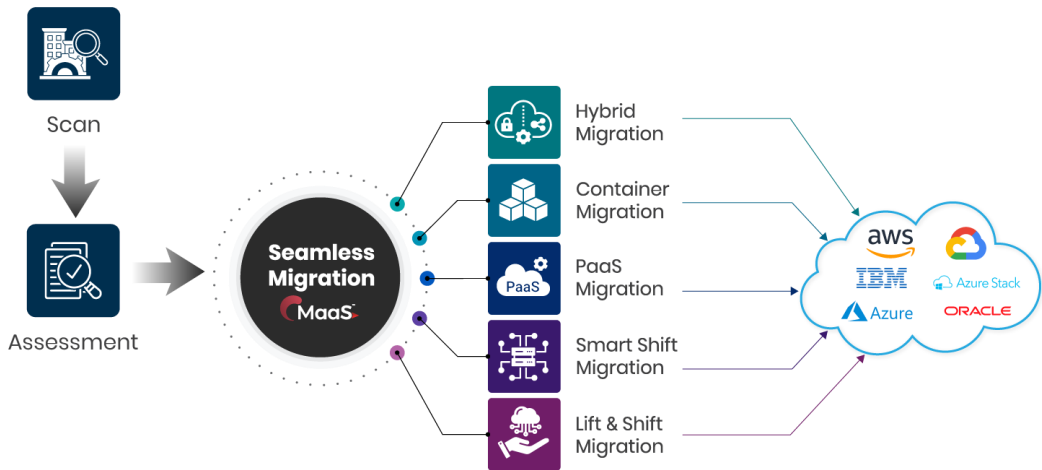

# Elevate your Migration Services with our Latest Innovative Features!

Innovate Up!

**Feeling overwhelmed by Cloud intricacies?** Corent's cutting-edge Migration as a Service features are engineered with intricate algorithms. MaaS AI™ can transform your CloudOps into effortless execution while creating limitless scenarios.

### Features

► Seamlessly track your migration wave planning at a granular level. Easily juggle and decide on multiple parameters of gravity, intricacy, and urgency!

### Features

- ▶ Garner critical insights from a post-migration Cloud landscape view. Experience unparalleled integration of migration and optimization from a single dashboard.